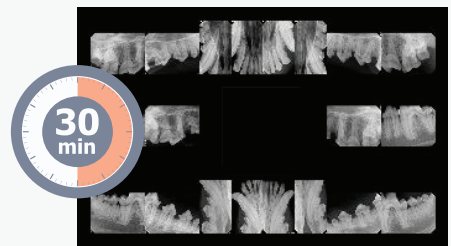

Changing the paradigm of workflow in veterinary dentistry

Small animal specific panoramic dental image processing technology

Veterinary specialized panoramic scanning technology and a smart acquisition software provide superior full mouth diagnostic images in a short time. Animal size selection switch and a positioning laser light guides practitioners right position the patient easy and quickly. The ergonomic table design delivers comfort workflow to practitioners by easy positioning with less preparation. Unlike other medical system, a practitioner can use it instantly without any special installation.

Fast, easy and more diagnostic for one study

The procedure can be done within 3 minutes with mild sedation and it is over 7 times faster than traditional full mouth x-ray imaging procedure. Actual scan time is 15 seconds for full mouth. Panoramic images provide more coverage for bone defects and jaw lesions.

3 min. for whole scan with myvet Pan i2D

VS

30 min. for traditional FMX

Infection prevention and control

Our panoramic system does not require any intraoral sensor that has to be wrapped by a cover at every exam. You need to simply clean the bed after using the system and it helps prevent your patient from infection and keep the clinical environment clean.