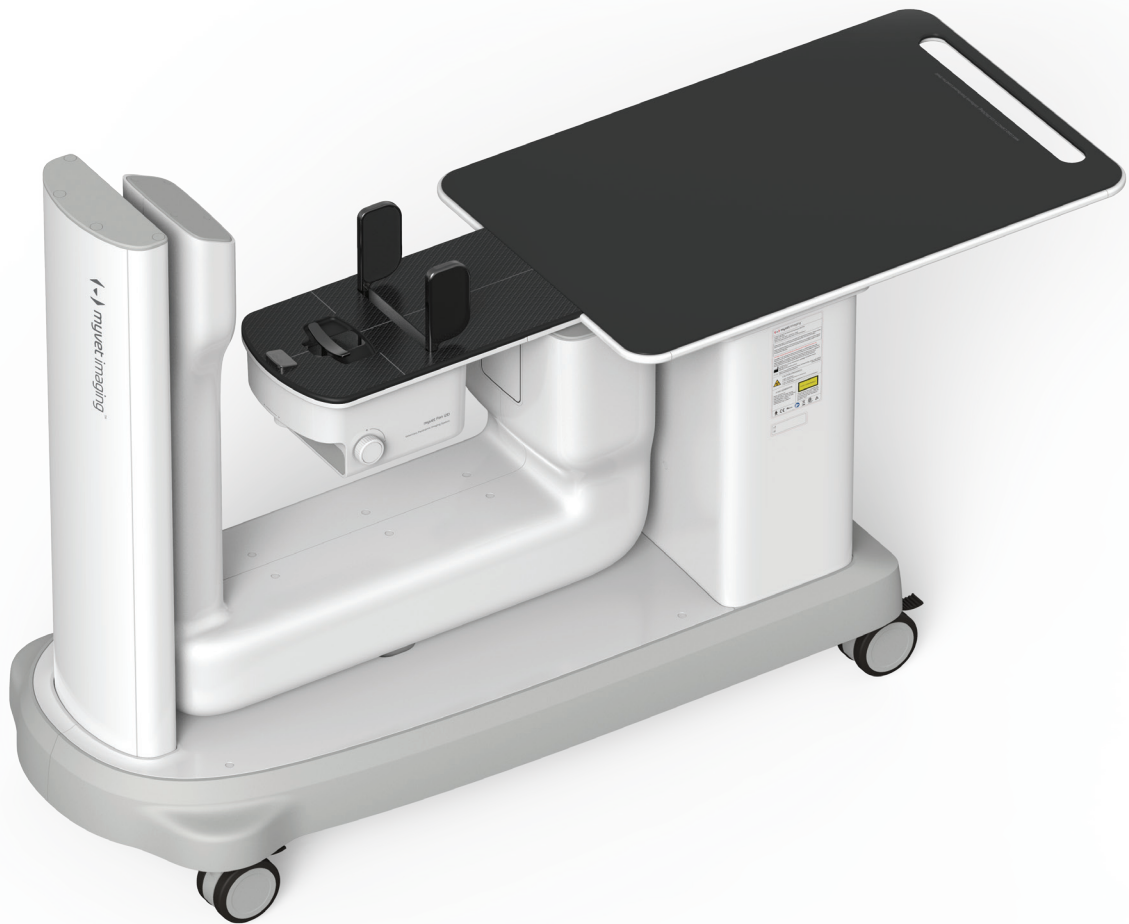

THE WORLD'S FIRST VETERINARY SPECIALIZED PANORAMIC X-RAY SYSTEM

myvet Pan i2D

Mobile panoramic x-ray system

- Veterinary specialized full mouth scanning
- Smart scanning software preset for different jaw sizes
- Cart based mobile system
- Small animal specialized ergonomic table design
- Easy positioning with less preparation
- Low dose
- No special installation required

Changing the paradigm of workflow in veterinary dentistry

Small animal specific panoramic dental image processing technology

Veterinary specialized panoramic scanning technology and a smart acquisition software provide superior full mouth diagnostic images in a short time. Animal size selection switch and a positioning laser light guides practitioners right position the patient easy and quickly. The ergonomic table design delivers comfort workflow to practitioners by easy positioning with less preparation. Unlike other medical system, a practitioner can use it instantly without any special installation.

Fast, easy and more diagnostic for one study

The procedure can be done within 3 minutes with mild sedation and it is over 7 times faster than traditional full mouth x-ray imaging procedure. Actual scan time is 15 seconds for full mouth. Panoramic images provide more coverage for bone defects and jaw lesions.

3 min. for whole scan with myvet Pan i2D

VS

30 min. for traditional FMX

Infection prevention and control

Our panoramic system does not require any intraoral sensor that has to be wrapped by a cover at every exam. You need to simply clean the bed after using the system and it helps prevent your patient from infection and keep the clinical environment clean.