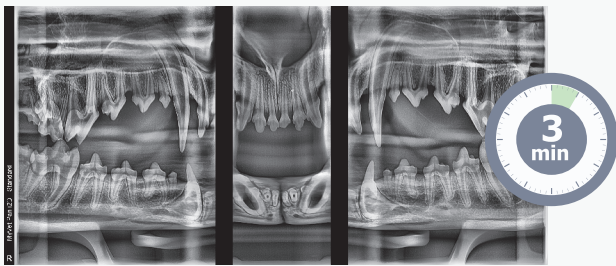

THE WORLD'S FIRST VETERINARY SPECIALIZED PANORAMIC X-RAY SYSTEM

myvet Pan i2D

Mobile panoramic x-ray system

- Veterinary specialized full mouth scanning
- Smart scanning software preset for different jaw sizes
- Cart based mobile system
- Small animal specialized ergonomic table design
- Easy positioning with less preparation
- Low dose
- No special installation required

Changing the paradigm of workflow in veterinary dentistry

Small animal specific panoramic dental image processing technology

Veterinary specialized panoramic scanning technology and a smart acquisition software provide superior full mouth diagnostic images in a short time. Animal size selection switch and a positioning laser light guides practitioners right position the patient easy and quickly. The ergonomic table design delivers comfort workflow to practitioners by easy positioning with less preparation. Unlike other medical system, a practitioner can use it instantly without any special installation.

Fast, easy and more diagnostic for one study

The procedure can be done within 3 minutes with mild sedation and it is over 7 times faster than traditional full mouth x-ray imaging procedure. Actual scan time is 15 seconds for full mouth. Panoramic images provide more coverage for bone defects and jaw lesions.

3 min. for whole scan with myvet Pan i2D

VS

30 min. for traditional FMX

Infection prevention and control

Our panoramic system does not require any intraoral sensor that has to be wrapped by a cover at every exam. You need to simply clean the bed after using the system and it helps prevent your patient from infection and keep the clinical environment clean.