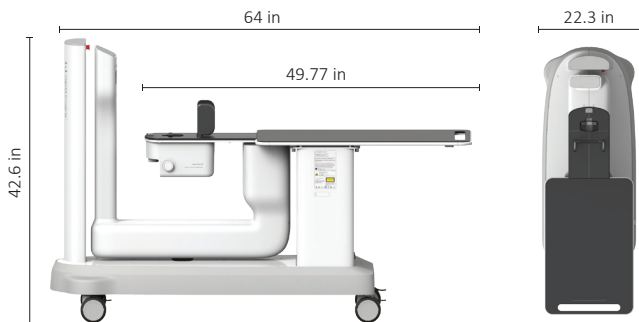

3 min. for whole scan with myvet Pan i2D

VS

30 min. for traditional FMX

Infection prevention and control

Our panoramic system does not require any intraoral sensor that has to be wrapped by a cover at every exam. You need to simply clean the bed after using the system and it helps prevent your patient from infection and keep the clinical environment clean.

Specifications

Item	Specifications
Weight	308.6 lbs
Total Height	42.6 inch
Dimensions (during operation)	64 x 22.3 x 42.6 inch

myvet Pan i2D

DISTRIBUTED BY
www.mtm.ca

190, Boul. St-Elzéar Ouest
Laval (Québec) H7L 3N3
T 450 669.8985 | 1 800 361.0877
F 450 669.9532 | 1 888 935.7001