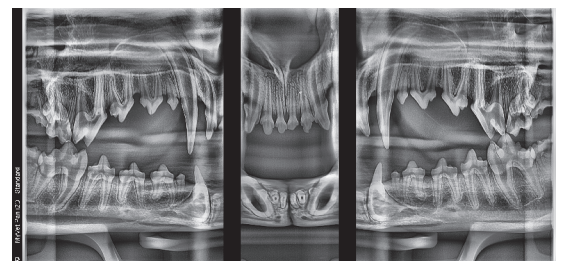

THE WORLD'S FIRST VETERINARY SPECIALIZED PANORAMIC X-RAY SYSTEM

myvet Pan i2D

Mobile panoramic x-ray system

- Veterinary specialized full mouth scanning
- Smart scanning software preset for different jaw sizes
- Cart based mobile system
- Small animal specialized ergonomic table design
- Easy positioning with less preparation
- Low dose
- No special installation required

Changing the paradigm of workflow in veterinary dentistry

Small animal specific panoramic dental image processing technology

Veterinary specialized panoramic scanning technology and a smart acquisition software provide superior full mouth diagnostic images in a short time. Animal size selection switch and a positioning laser light guides practitioners right position the patient easy and quickly. The ergonomic table design delivers comfort workflow to practitioners by easy positioning with less preparation. Unlike other medical system, a practitioner can use it instantly without any special installation.

Fast, easy and more diagnostic for one study

The procedure can be done within 3 minutes with mild sedation and it is over 7 times faster than traditional full mouth x-ray imaging procedure. Actual scan time is 15 seconds for full mouth. Panoramic images provide more coverage for bone defects and jaw lesions.

3 min. for whole scan with myvet Pan i2D

VS

30 min. for traditional FMX

Infection prevention and control

Our panoramic system does not require any intraoral sensor that has to be wrapped by a cover at every exam. You need to simply clean the bed after using the system and it helps prevent your patient from infection and keep the clinical environment clean.